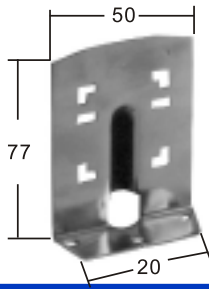

## Light Bracket, Light

**BRACKET FOR LIGHT** stamped AISI 304  
ITEM NO. Weight  
**006114**

**BRACKET FOR LIGHT** stamped AISI 304  
It can adjust any angle  
ITEM NO. Base Weight  
**006113** 70x65(2-3/4"x2-9/16") 180g